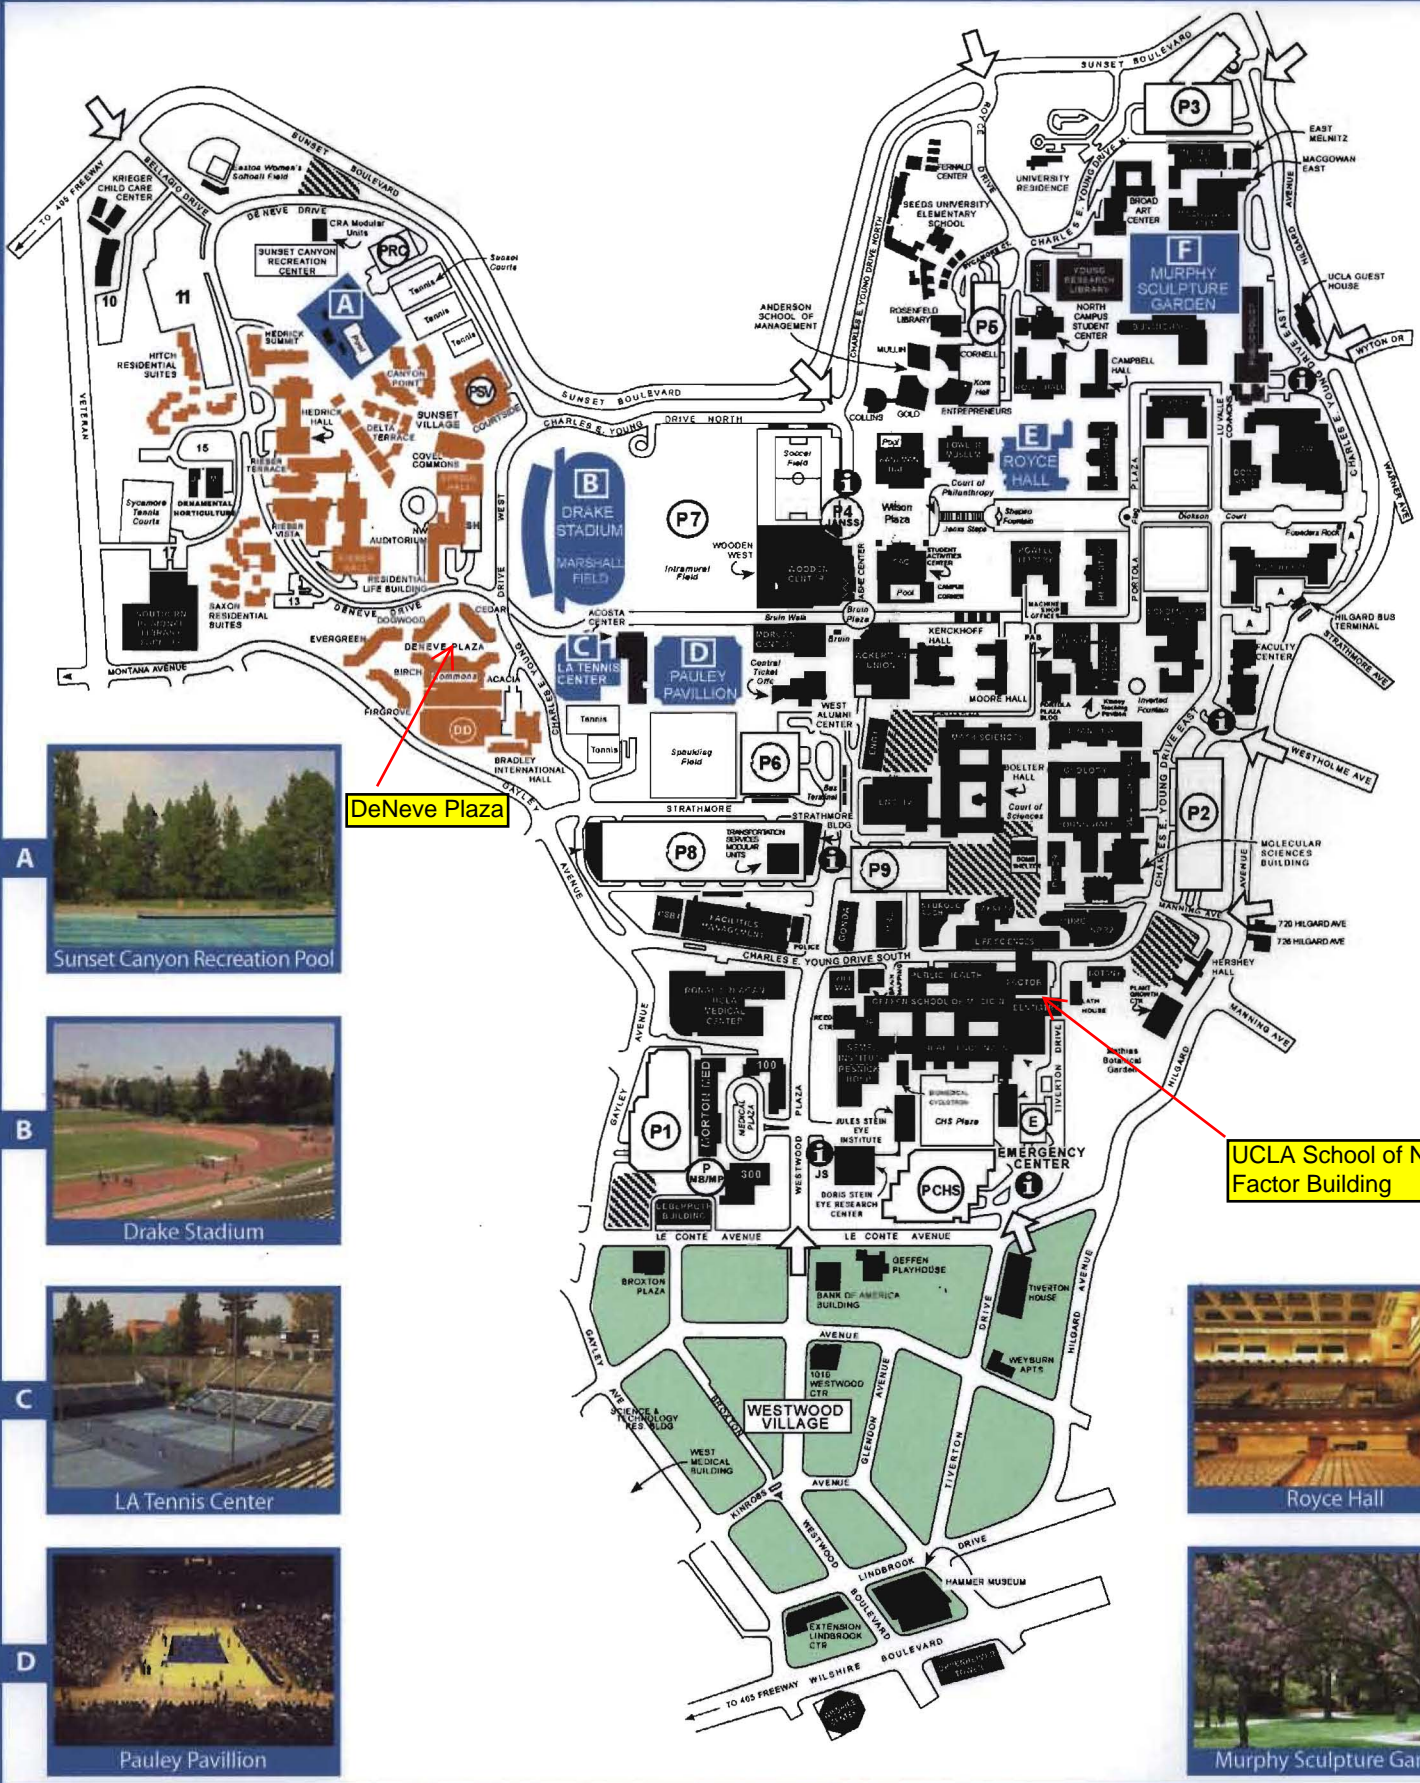

# UCLA Conference Facilities & Other Campus Venues

DeNeve Plaza

UCLA School of Nursing Factor Building

Sunset Canyon Recreation Pool

Drake Stadium

LA Tennis Center

Pauley Pavillion

Royce Hall

Murphy Sculpture Garden

■ CONFERENCE FACILITIES | 
 P36 PARKING | 
 i PARKING/INFORMATION KIOSK | 
 ➔ CAMPUS ENTRANCE | 
 ■ CONSTRUCTION